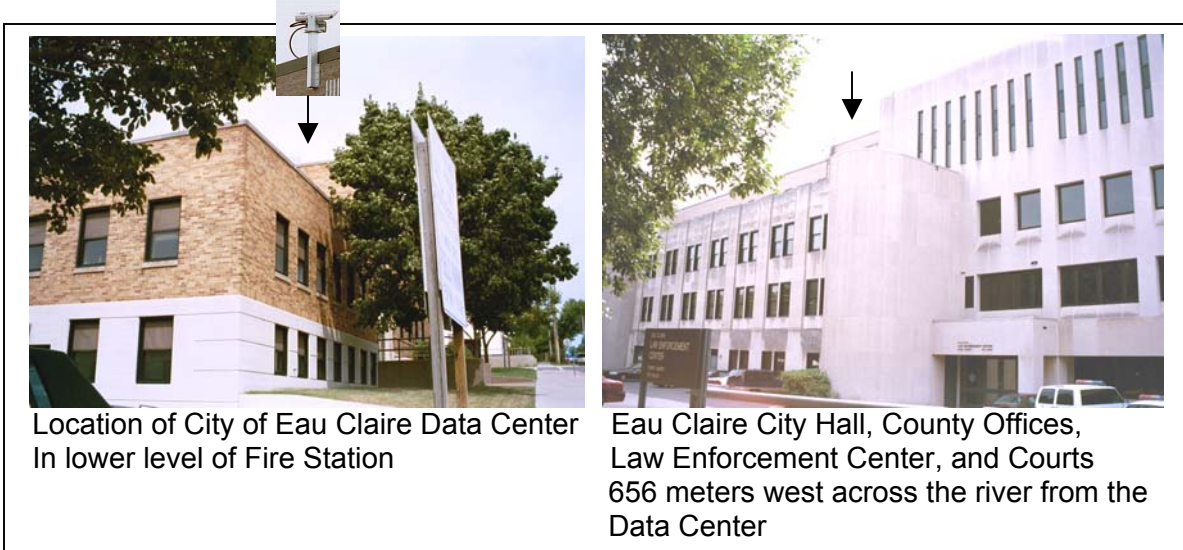

■ **SystemSupportSolutions.com**
 Free Space Optics - Big Pipes... ***FAST!***

650m TereScope TS1000X for City LAN Extension Case Study

Location of City of Eau Claire Data Center
 In lower level of Fire Station

Eau Claire City Hall, County Offices,
 Law Enforcement Center, and Courts
 656 meters west across the river from the
 Data Center

The Problem

- The City of Eau Claire, Wisconsin needed to replace an 802.11b RF radio wireless link between the City's main data center and City Hall
- Inadequate throughput (1-2 Mbps)
- Security and reliability issues

The Benefits

- High throughput, approximately 100 times the existing link's speed
- High availability with failover in real time to redundant RF link
- High security

Application

Location: Eau Claire, Wisconsin	Organization: City of Eau Claire
Protocol: Fast Ethernet (possibly ATM later)	Data Rate: Up to 155 Mbps full duplex
Distance: 656 meters (2,138 feet)	Mounting: Outside sidewall, masonry buildings